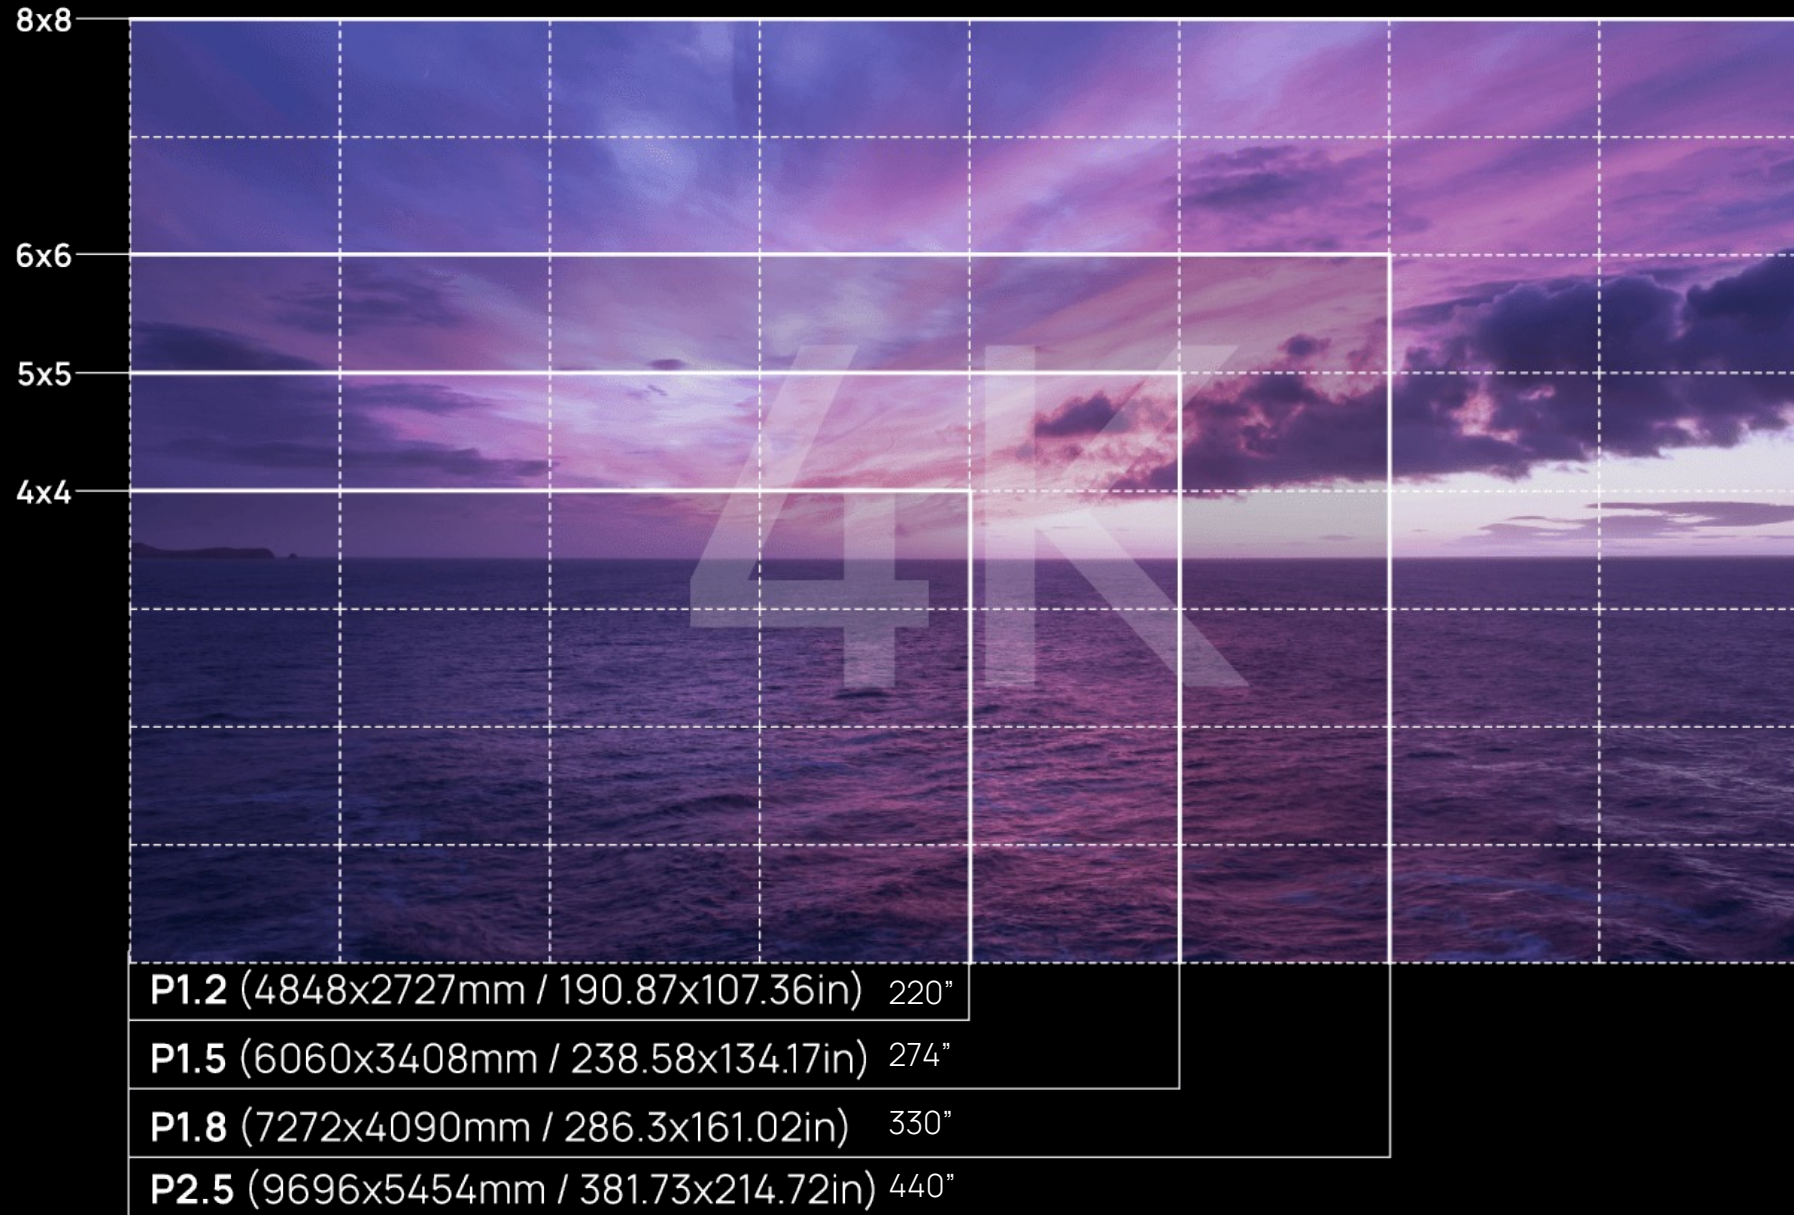

55" EDGE 4K UHD cabinet array/dimensions