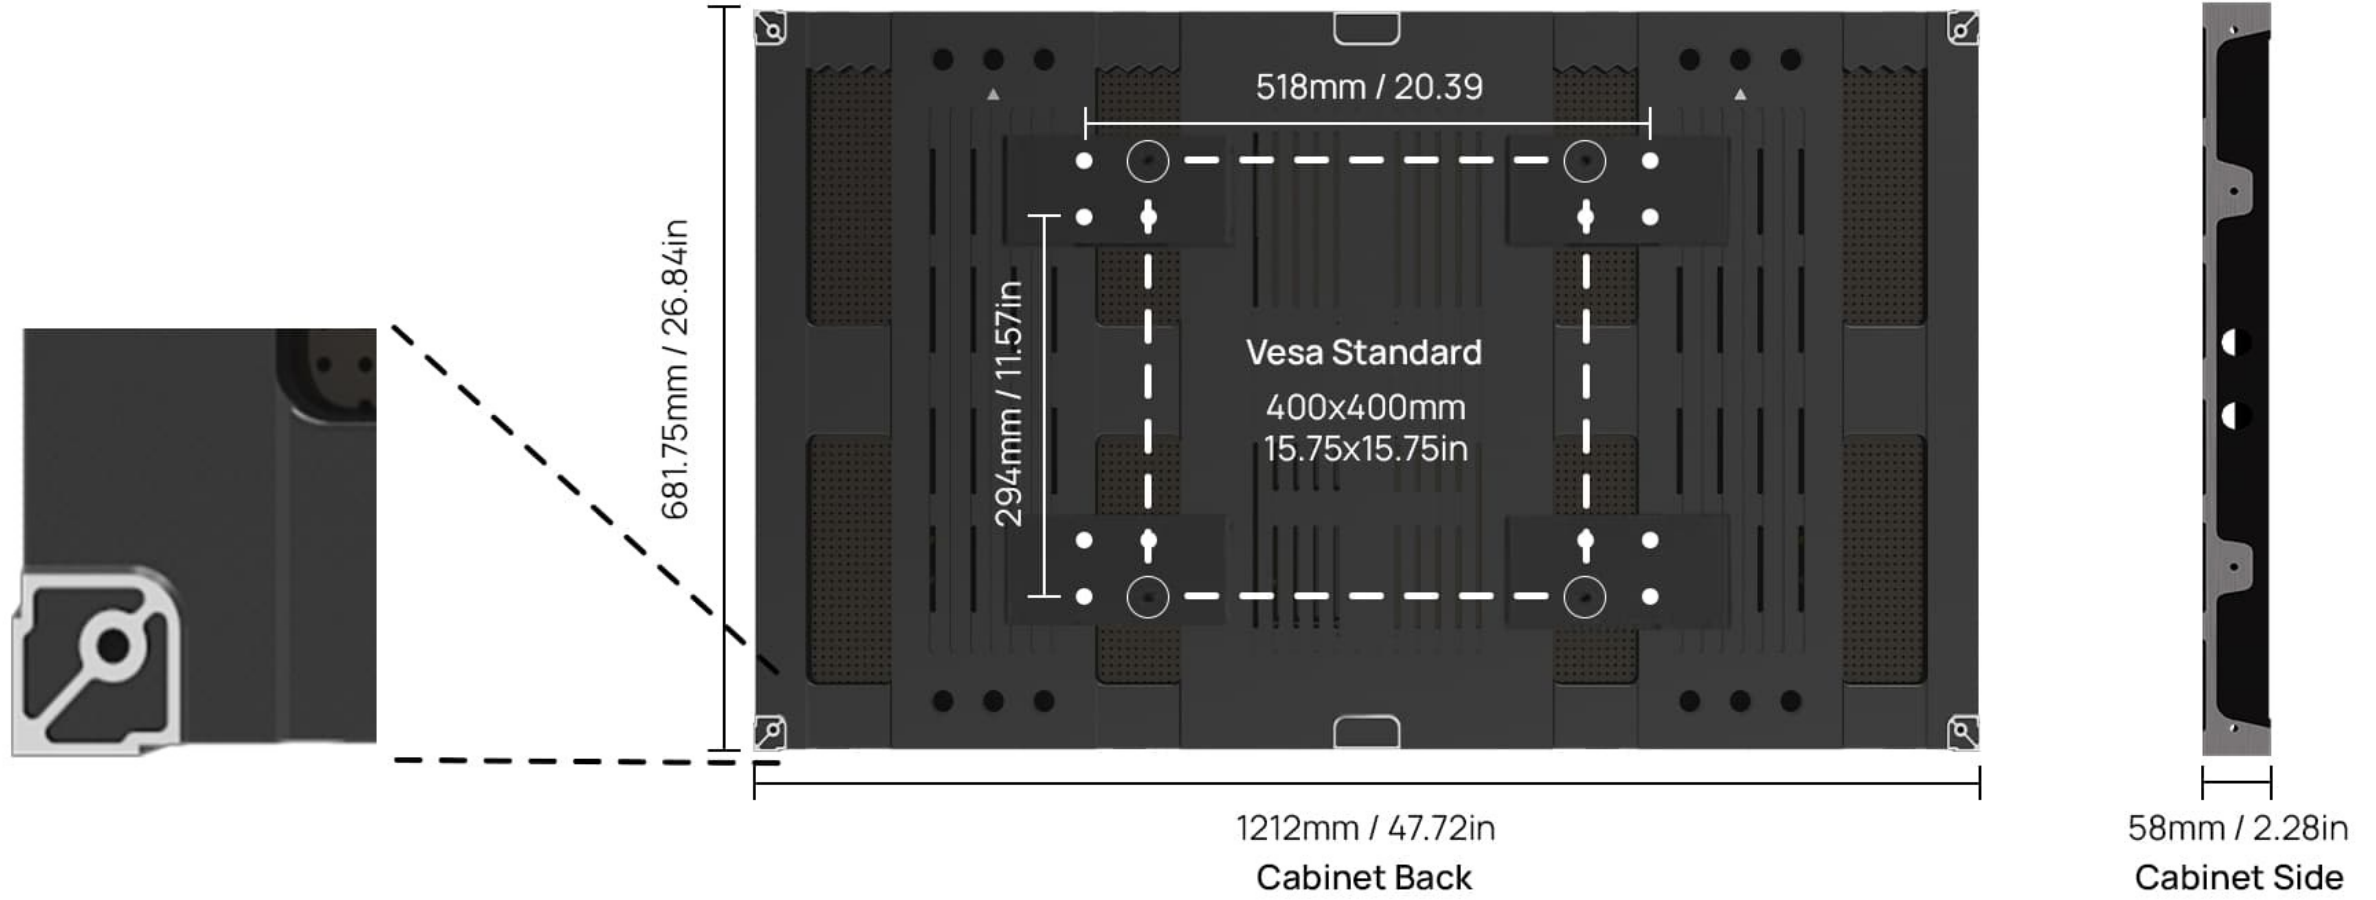

55" CABINET DIMS & FIXINGS