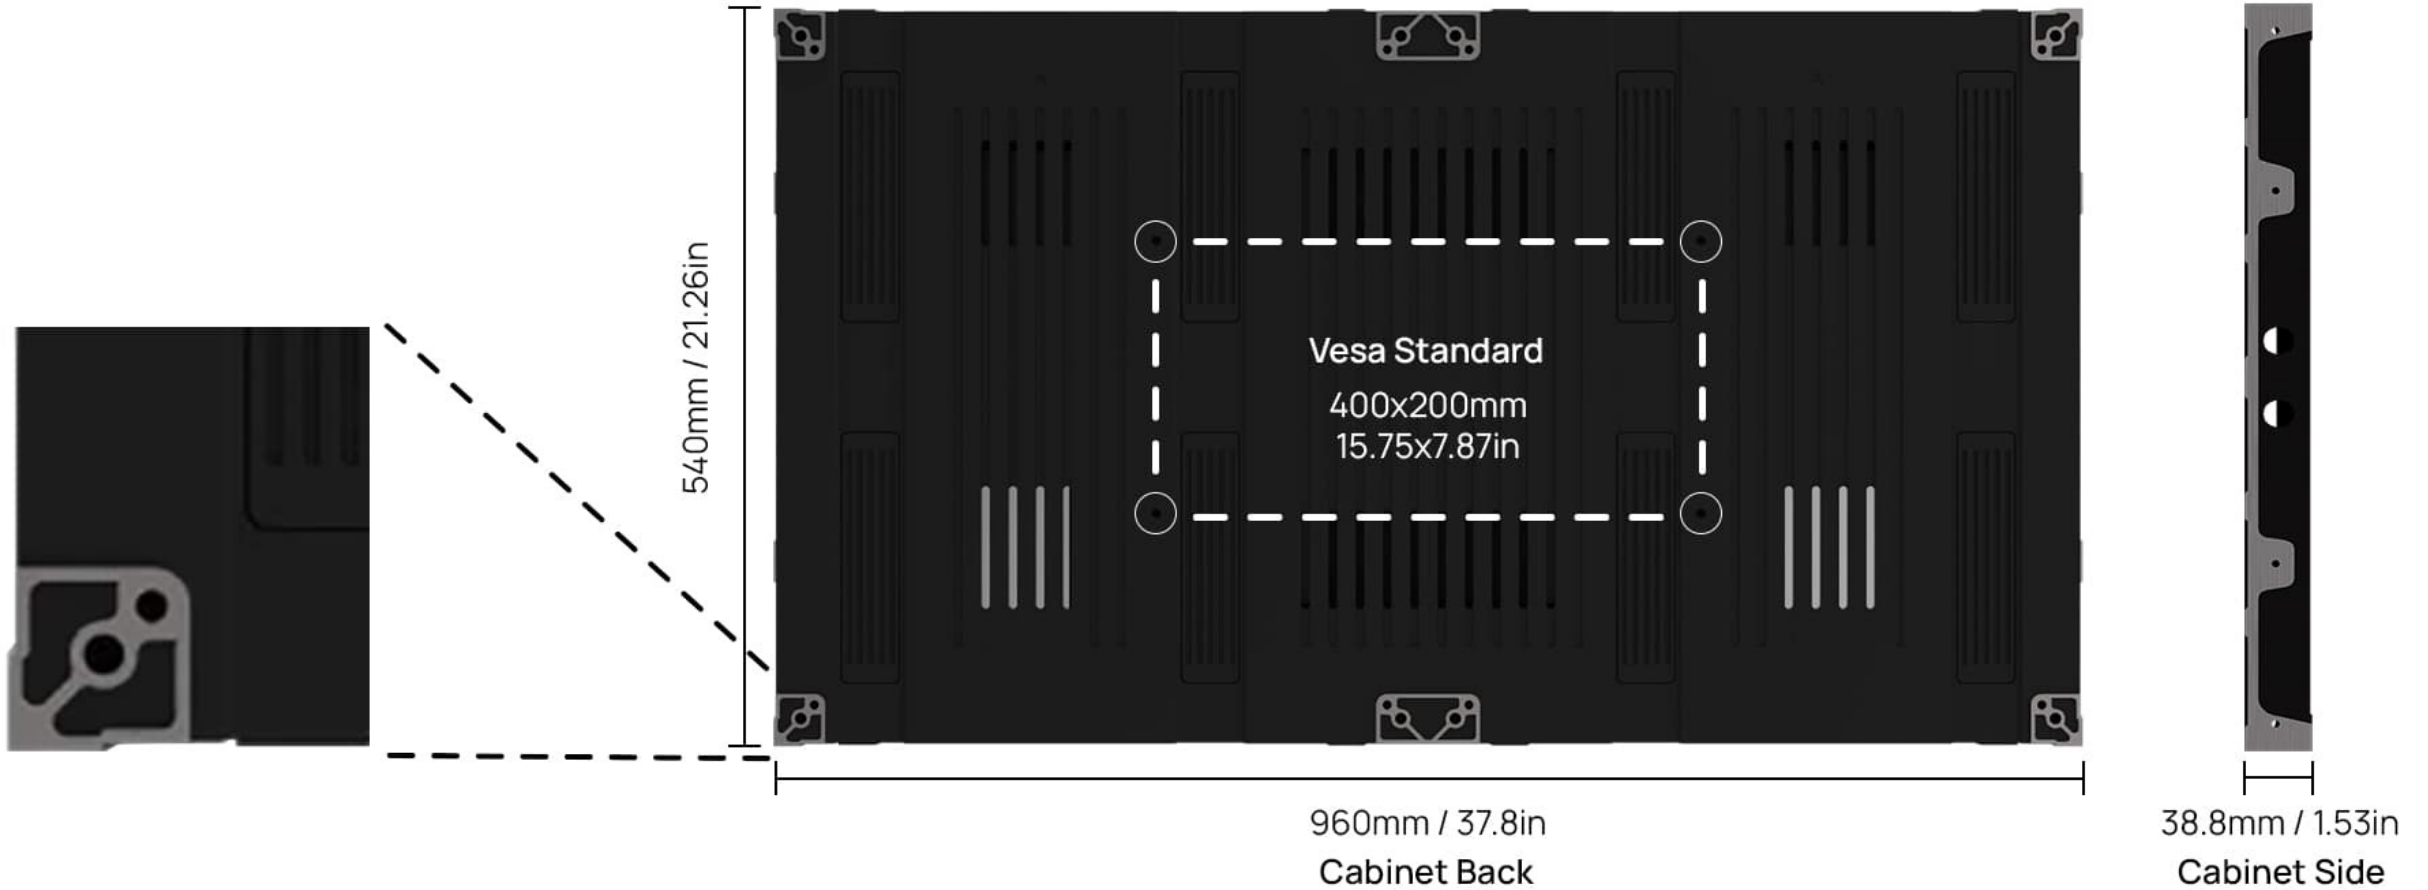

43" CABINET DIMS & FIXINGS