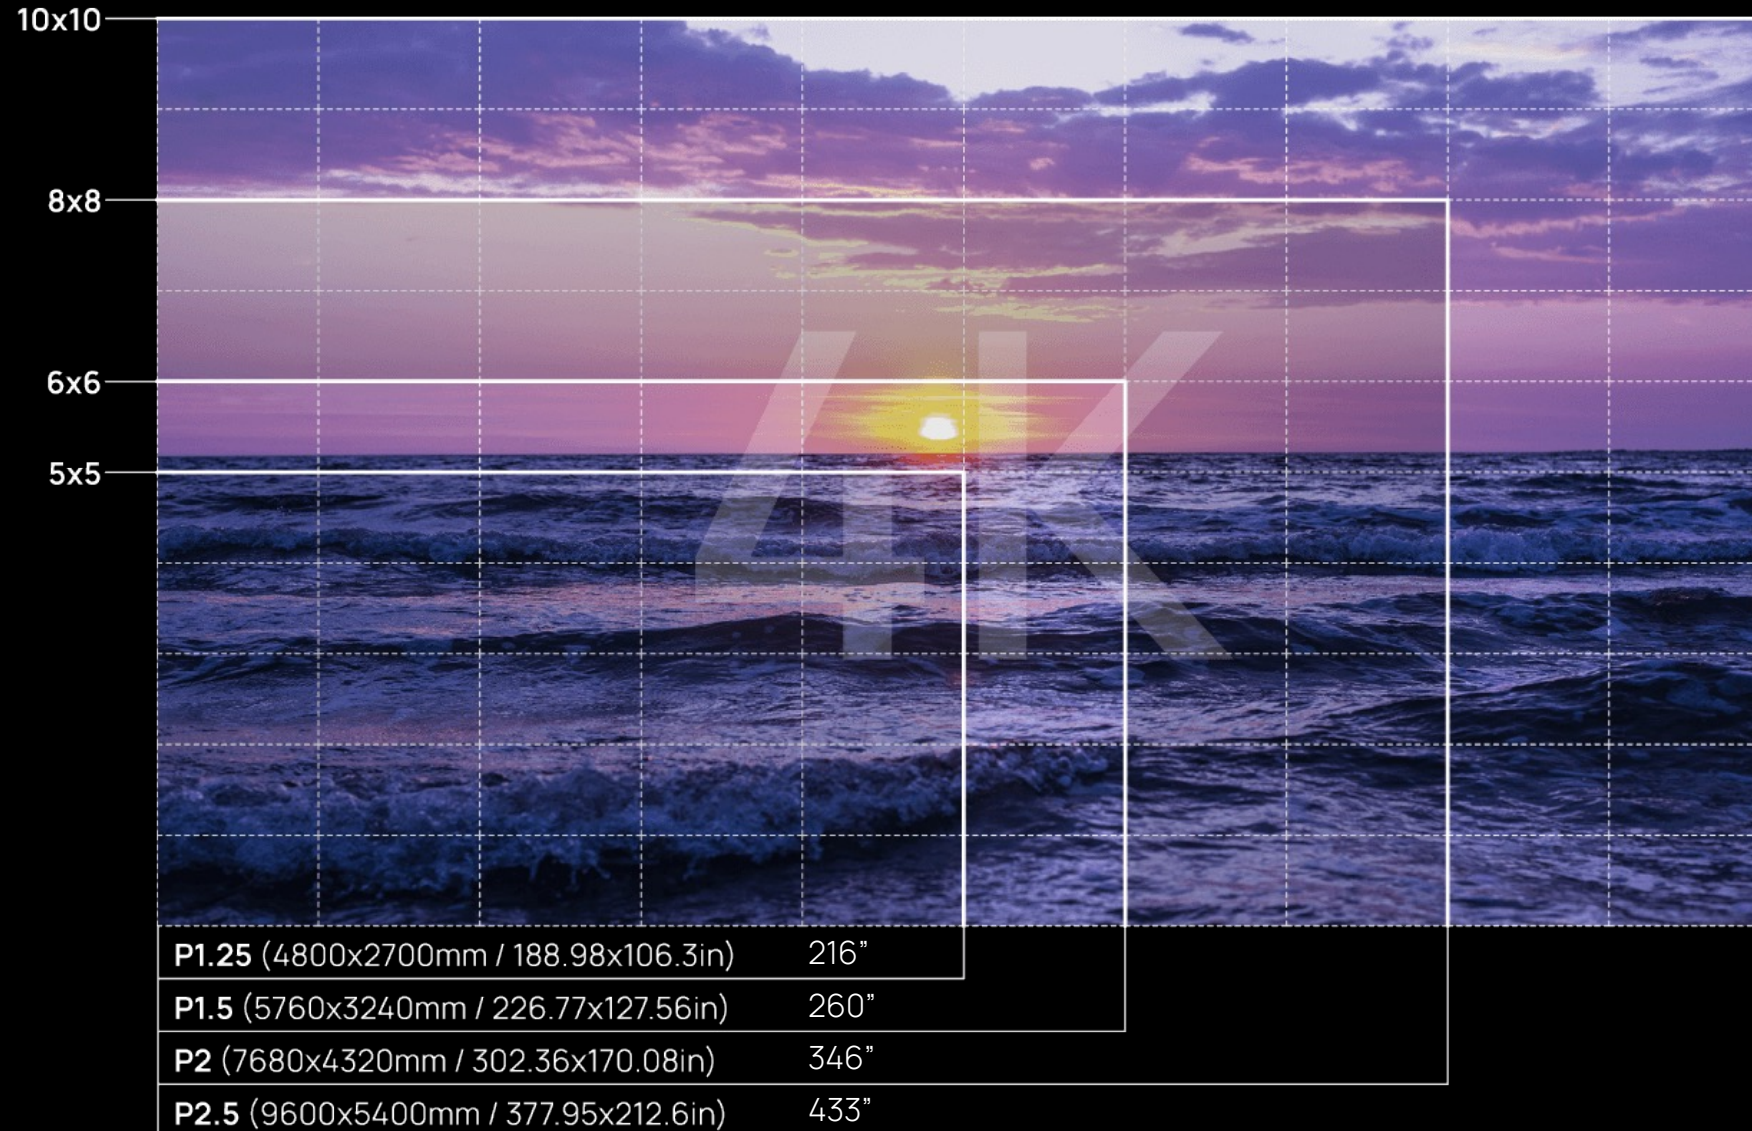

43" EDGE Pro 4K UHD cabinet array/dimensions