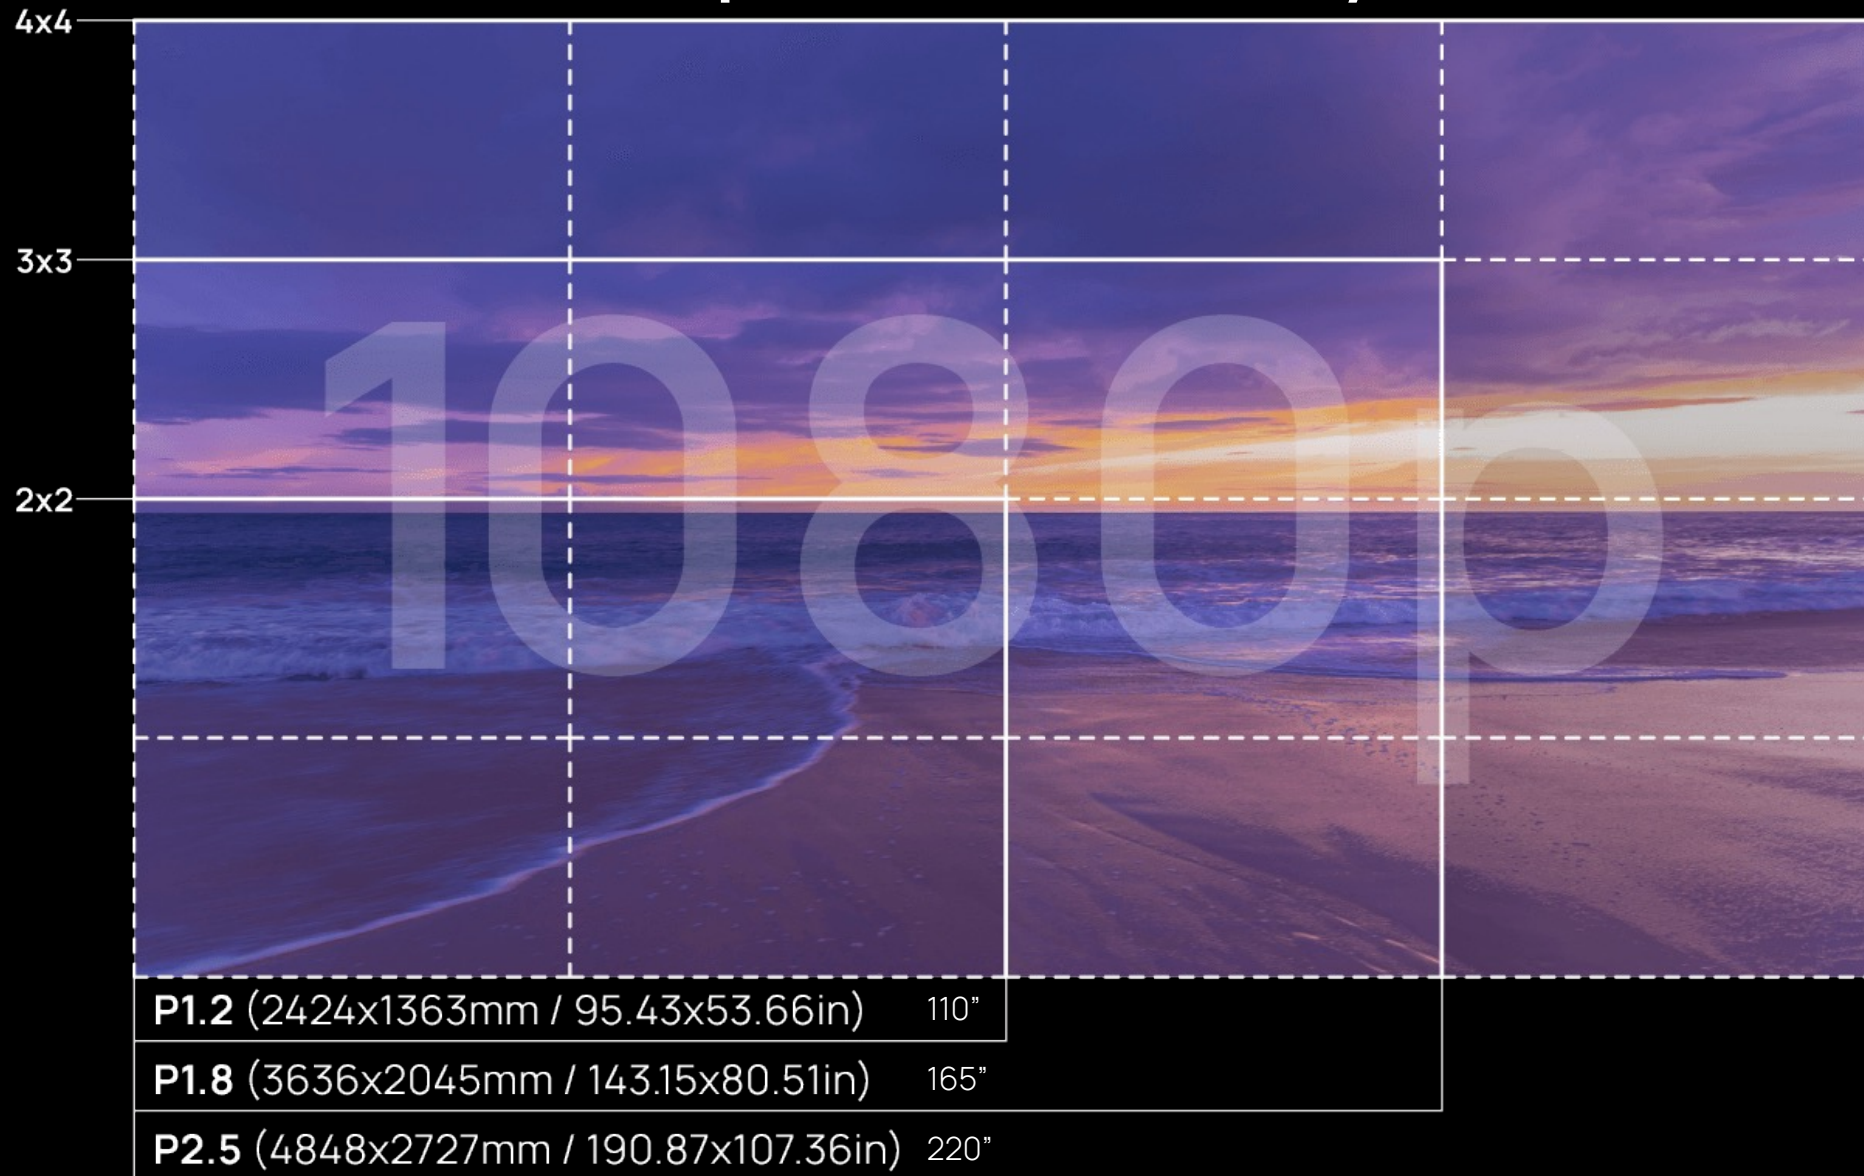

55" EDGE 1080p cabinet array/dimensions