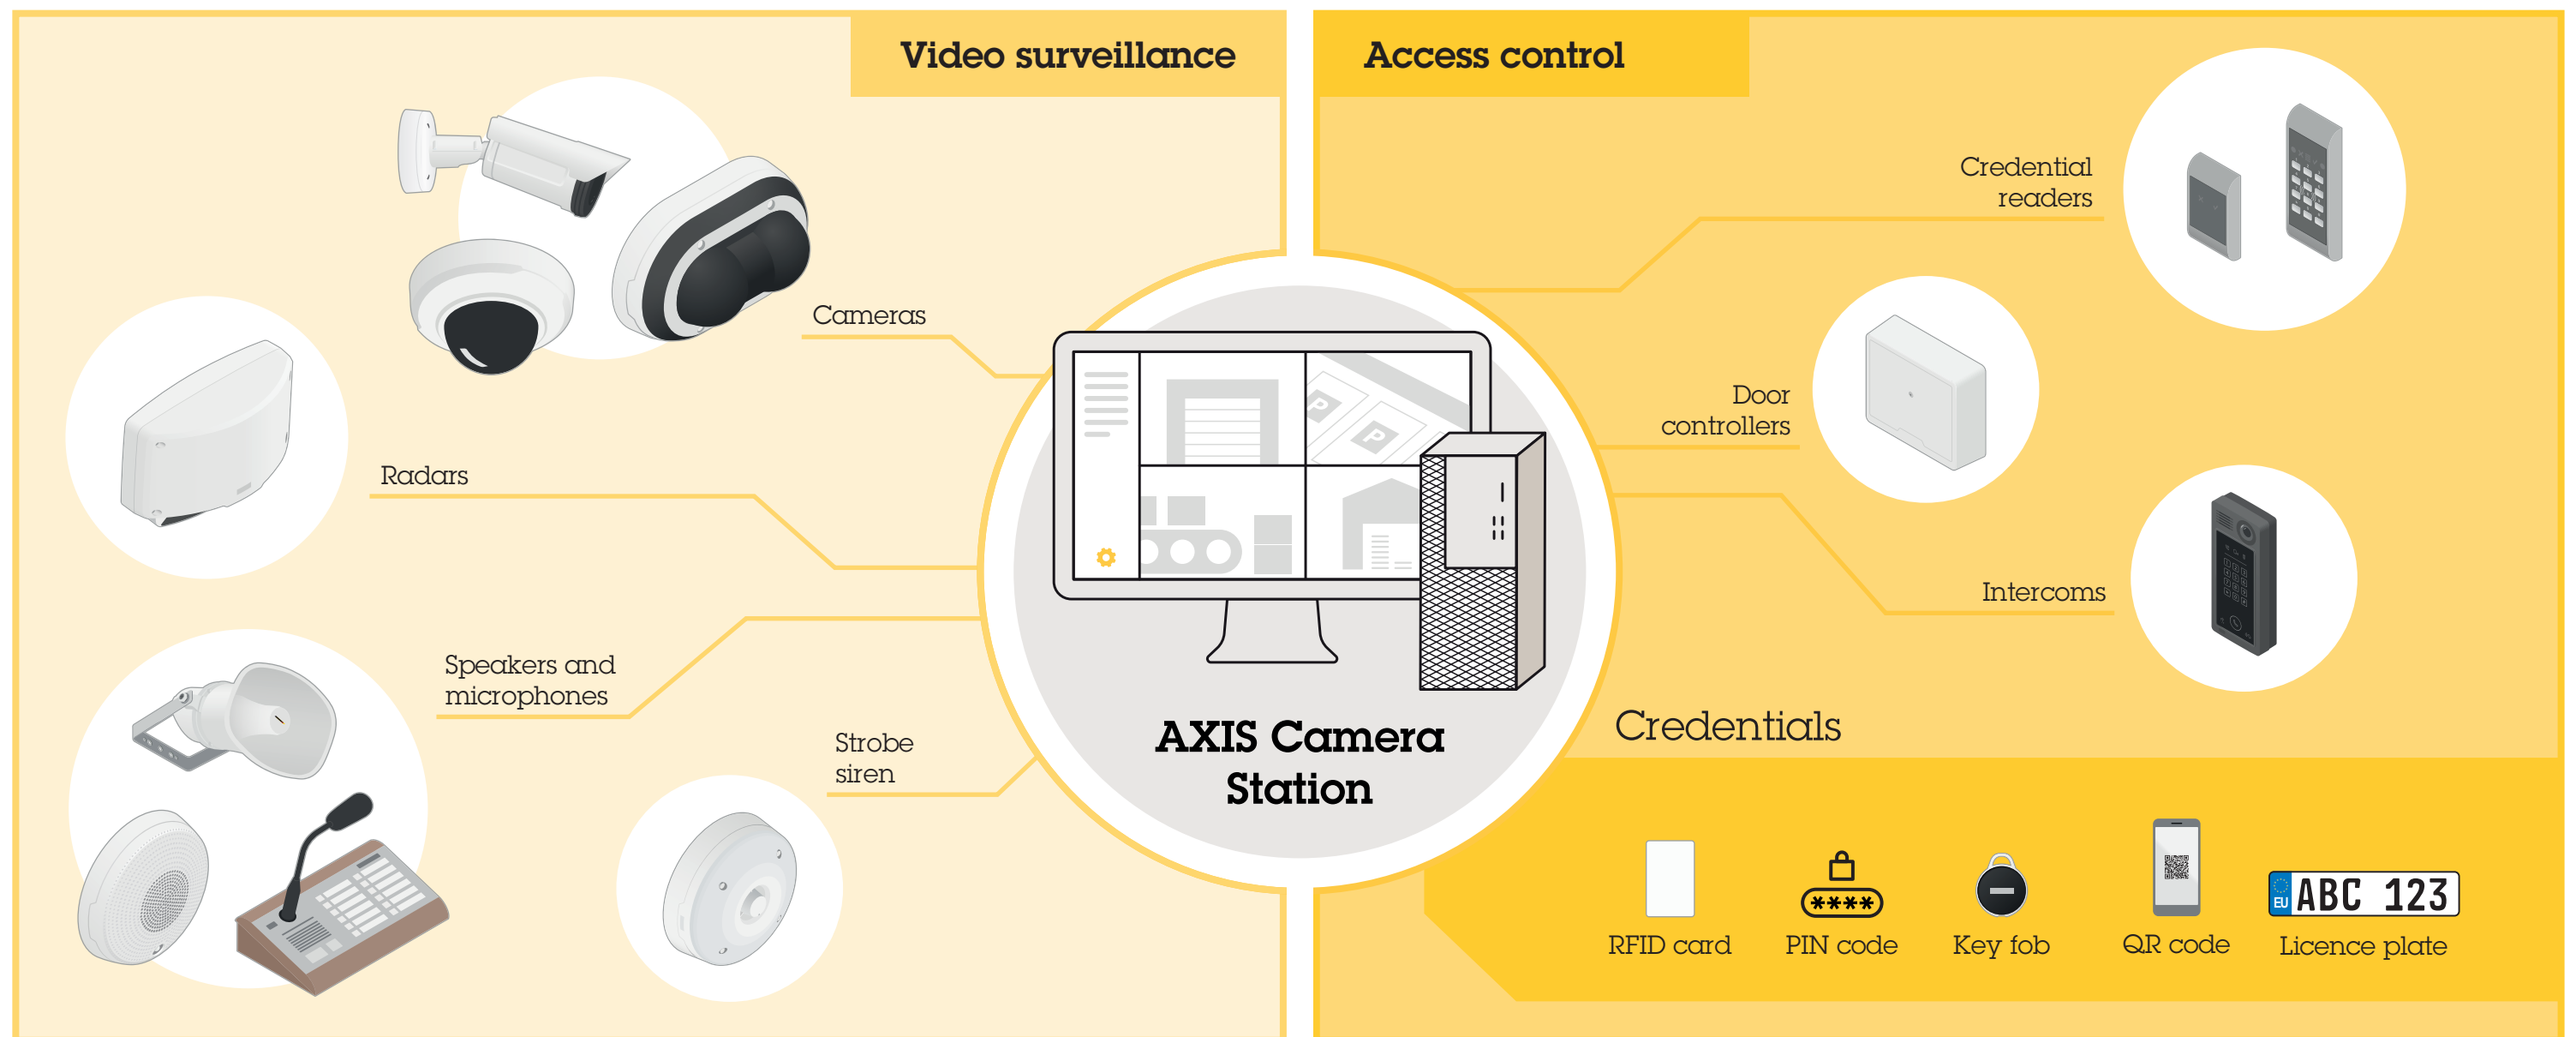

The Power of ONE

Bringing video and access control together...

1 IP network – 1 user interface – 1 licence – 1 design tool – 1 point of support

The power of
ONE
goes beyond
video

... so you can leverage several benefits:

Visually verify who enters your premises	Assist visitors remotely	Enforce access rules	Simplify your investigations	Save time with guaranteed compatibility	Scale as you need
--	--------------------------	----------------------	------------------------------	---	-------------------