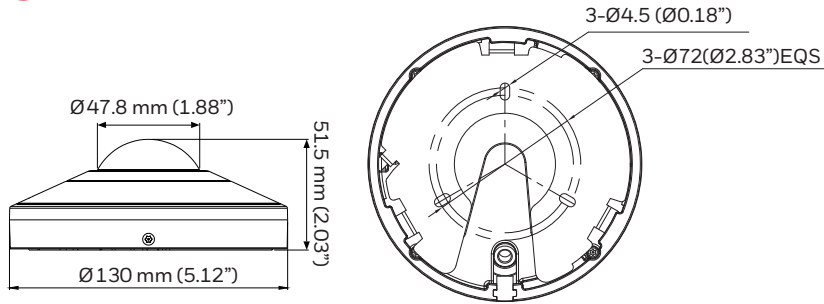

35 SERIES 6 MP /12 MP FISHEYE CAMERAS

REGULATORY	
Emissions	FCC PART 15, CE(EN55032), Complies with RCM and UKCA
Immunity	CE(EN 50130-4, EN 55035), Complies with RCM and UKCA
Safety	UL LISTED TO UL/CSA 62368-1, CE(EN 62368-1), Complies with RCM and UKCA
RoHS	CE(EN 63000), UAE (Cabinet Decree No.10 of 2017)
Country of Origin	Vietnam
Warranty	5 year

DORI (EN62676-4 STANDARD)	
Detect	HC35WF6R1: 32.9 m (107.94 ft) HC35WFCR1: 41.1 m (134.84 ft)
Observe	HC35WF6R1: 13.16 m (43.18 ft) HC35WFCR1: 16.44 m (53.94 ft)
Recognize	HC35WF6R1: 6.58 m (21.59 ft) HC35WFCR1: 8.22 m (26.97 ft)
Identify	HC35WF6R1: 3.29 m (10.79 ft) HC35WFCR1: 4.11 m (13.48 ft)

DIMENSIONS

SYSTEM COMPATIBILITY & RECOMMENDED ACCESSORIES

SYSTEM COMPATIBILITY	
MAXPRO NVR HE	Up to 256 IP channels RAID5/6 enterprise NVR
MAXPRO NVR PE	Up to 192 IP channels RAID5/6 enterprise NVR
MAXPRO NVR SE	Up to 96 IP channels system NVR
MAXPRO NVR XE	Up to 24 IP channels system NVR
MAXPRO NVR Software	Up to 256 IP channels recording software
ADPRO NVR IFT-E	Up to 32 IP channels with up to 32 VA channels NVRs
ADPRO NVR IFT	Up to 32 IP channels or 16 IP channels with up to 16 VA channels NVRs
ADPRO NVR EFT-S	Up to 16 IP channels or 8 IP channels with up to 8 VA channels NVRs
ADPRO NVR IFT Gateway	4 IP channels + 4 VA channels
Honeywell DVM	Supported with Honeywell DVM 800
35 Series NVR	4/8/16/32/64-channel 35 series NVRs

OPTIONAL MOUNTS AND ACCESSORIES*	
HA35PCM04B	35S cap for pendent mount, 1.5NPT male
HA35CLM01	35S ceiling mount base with adapter
HA35CLM02	35S ceiling mount pendent extension, 252 mm
HA60WLMB1	60S wall mount bracket, 1.5NPT female
HA35PLM01	35S pole mount bracket
HA35CNM01	35S corner mount bracket
HA35JCBHA1	35S all-in-one box

*Mounting accessories are not included with camera and must be ordered separately. Please refer to the cross reference matrix or accessories datasheet for detailed information.

ORDERING

ORDERING	
HC35WF6R1	35 Series 6 MP IR Fixed Fisheye Camera, WDR, 1.22mm, PoE
HC35WFCR1	35 Series 12 MP IR Fixed Fisheye Camera, DWDR, 1.8 mm, PoE

For More Information

www.security.honeywell.com/uk
buildings.honeywell.com/security

Honeywell Commercial Security

Building 5 Carlton Park
King Edward Avenue
Narborough, Leicester
LE19 0LF
Tel: +44 (0)1163 500714
www.honeywell.com

HEVC Advance™

ONVIF and the ONVIF logo are trademarks of ONVIF Inc.
HEVC Advance logo is a trademark of HEVC Advance.
Honeywell reserves the right, without notification, to make changes in product design or specifications.

HBA-SEC-35S-HC35WFxR1-DS-UK-EN-01-2025-V01-Y
© 2025 Honeywell International Inc.

Honeywell