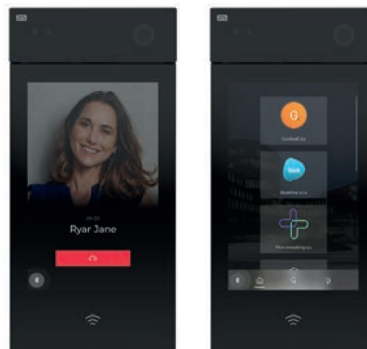

2N® IP STYLE

Exceptional door intercom with 10" touchscreen

2N® IP Style: 9157101

2N® IP Style (secured): 9157101-S

Flush box: 9157001

Surface chassis: 9157002

Frames for 2N® IP Verso

Flush installation
2 modules
Black 9155012B
Nickel 9155012

Flush installation
3 modules
Black 9155013B
Nickel 9155013

Surface installation
2 modules
Black 9155022B
Nickel 9155022

Surface installation
3 modules
Black 9155023B
Nickel 9155023

2N® IP FORCE

1 Button, Keypad
9151101KW

1 Button, HD Camera, Keypad
9151101CHKW

1 Button, Pictograms, Reader Ready
9151101RPW

1 Button, HD Camera, Pictograms,
Reader Ready
9151101CHRPW

1 Button, HD Camera
9151101W
9151101CHW

2 Buttons, Reader Ready
9151102CRW

2 Buttons, HD Camera,
Reader Ready
9151102CHRW

4 Buttons
9151104W
9151104CHW